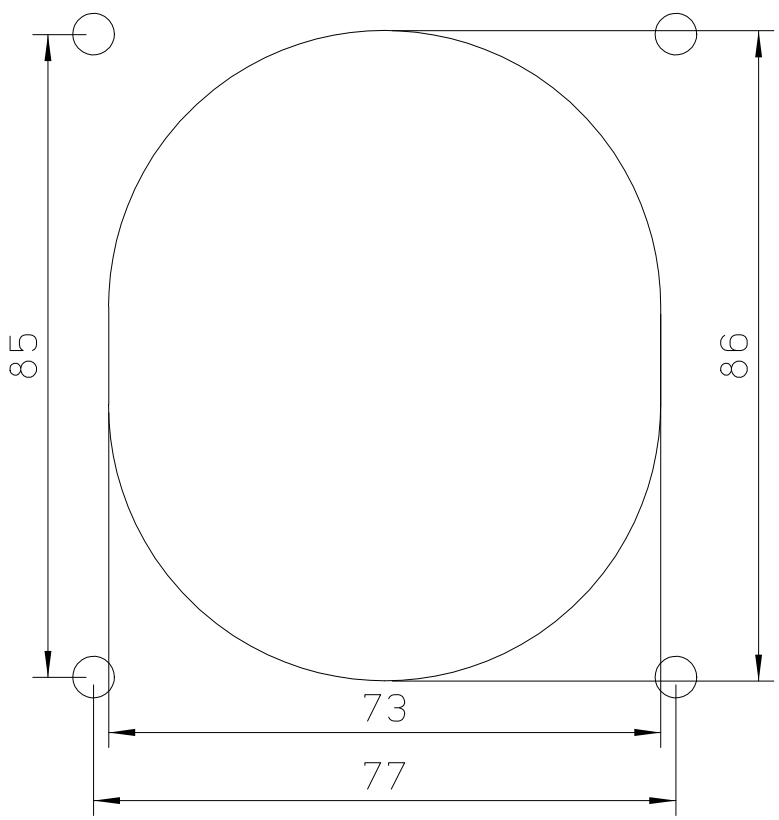

Diritti riservati All rights reserved

dimensions in mm	PEW 3255 PI bulkhead mounting housings, sockets, 3 poles + N + PE, 32A	Scale	
Date 18/05/17		1:2	
Sign. C. Mainini			