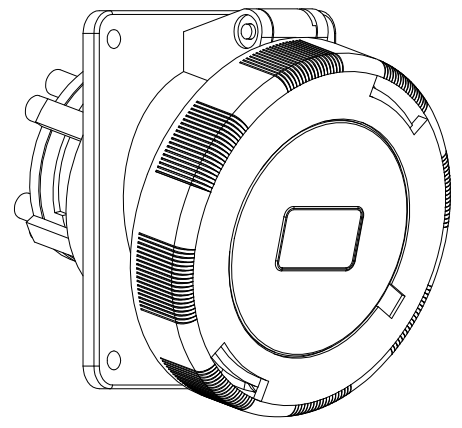

Diritti riservati All rights reserved

dimensions in mm	PEW 3255 PI bulkhead mounting housings, sockets, 3 poles + N + PE, 32A	Scale	
Date 18/05/17		1:2	
Sign. C. Mainini			