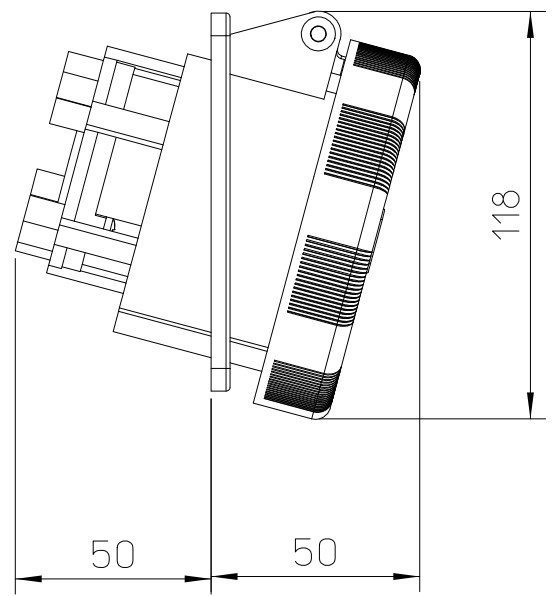

Diritti riservati All rights reserved

dimensions in mm	PEW 3255 PI bulkhead mounting housings, sockets, 3 poles + N + PE, 32A	Scale	
Date 18/05/17		1:2	
Sign. C. Mainini			