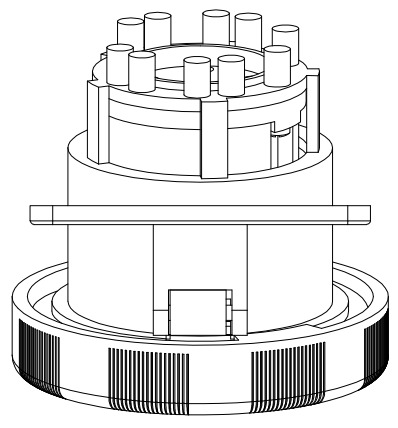

Diritti riservati All rights reserved

dimensions in mm	PEW 3255 PI bulkhead mounting housings, sockets, 3 poles + N + PE, 32A	Scale	
Date 18/05/17		1:2	
Sign. C. Mainini			