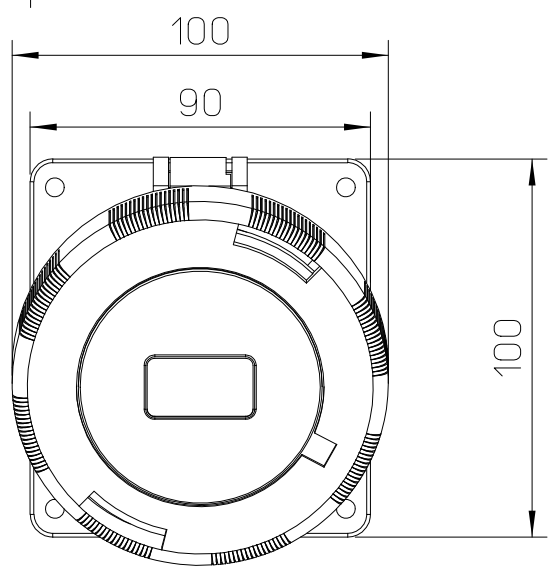

Diritti riservati All rights reserved

dimensions in mm	PEW 3255 PI bulkhead mounting housings, sockets, 3 poles + N + PE, 32A	Scale	
Date 18/05/17		1:2	
Sign. C. Mainini			